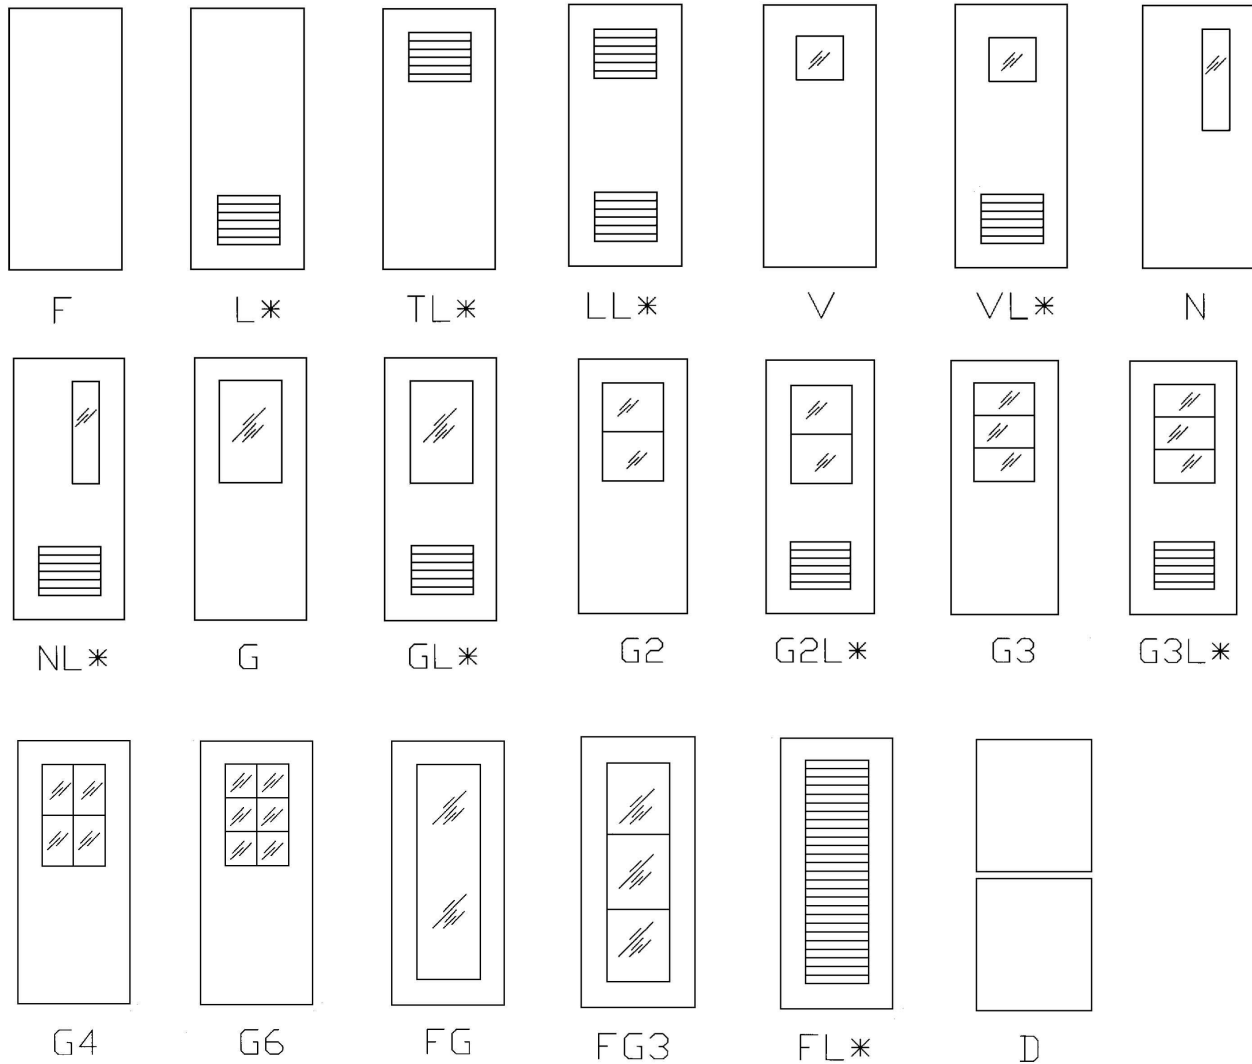

## NOMENCLATURE FOR STANDARD DOOR DESIGNS

### NOMENCLATURE LETTER SYMBOLS

<b>F</b> — Flush	<b>NL*</b> — Narrow Lite and Louvered
<b>L*</b> — Louvered (bottom)	<b>G</b> — Half Glass (options G2, G3, G4, G6)
<b>TL*</b> — Louvered (top)	<b>GL*</b> — Half Glass and Louvered (options G2L*, G3L*)
<b>LL*</b> — Louvered (top and bottom)	<b>FG</b> — Full Glass (option FG3)
<b>V</b> — Vision Lite	<b>FL*</b> — Full Louver
<b>VL*</b> — Vision Lite and Louvered	<b>D</b> — Dutch Door
<b>N</b> — Narrow Lite	

\*Louvered door designs; specify design, louver size and/or free area requirements.

ADD SUFFIX "I" TO INDICATE INSERTED LOUVER  
 ADD SUFFIX "P" TO INDICATE PUNCHED LOUVER  
 ADD SUFFIX "A" TO INDICATE AIR CONDITIONING GRILL